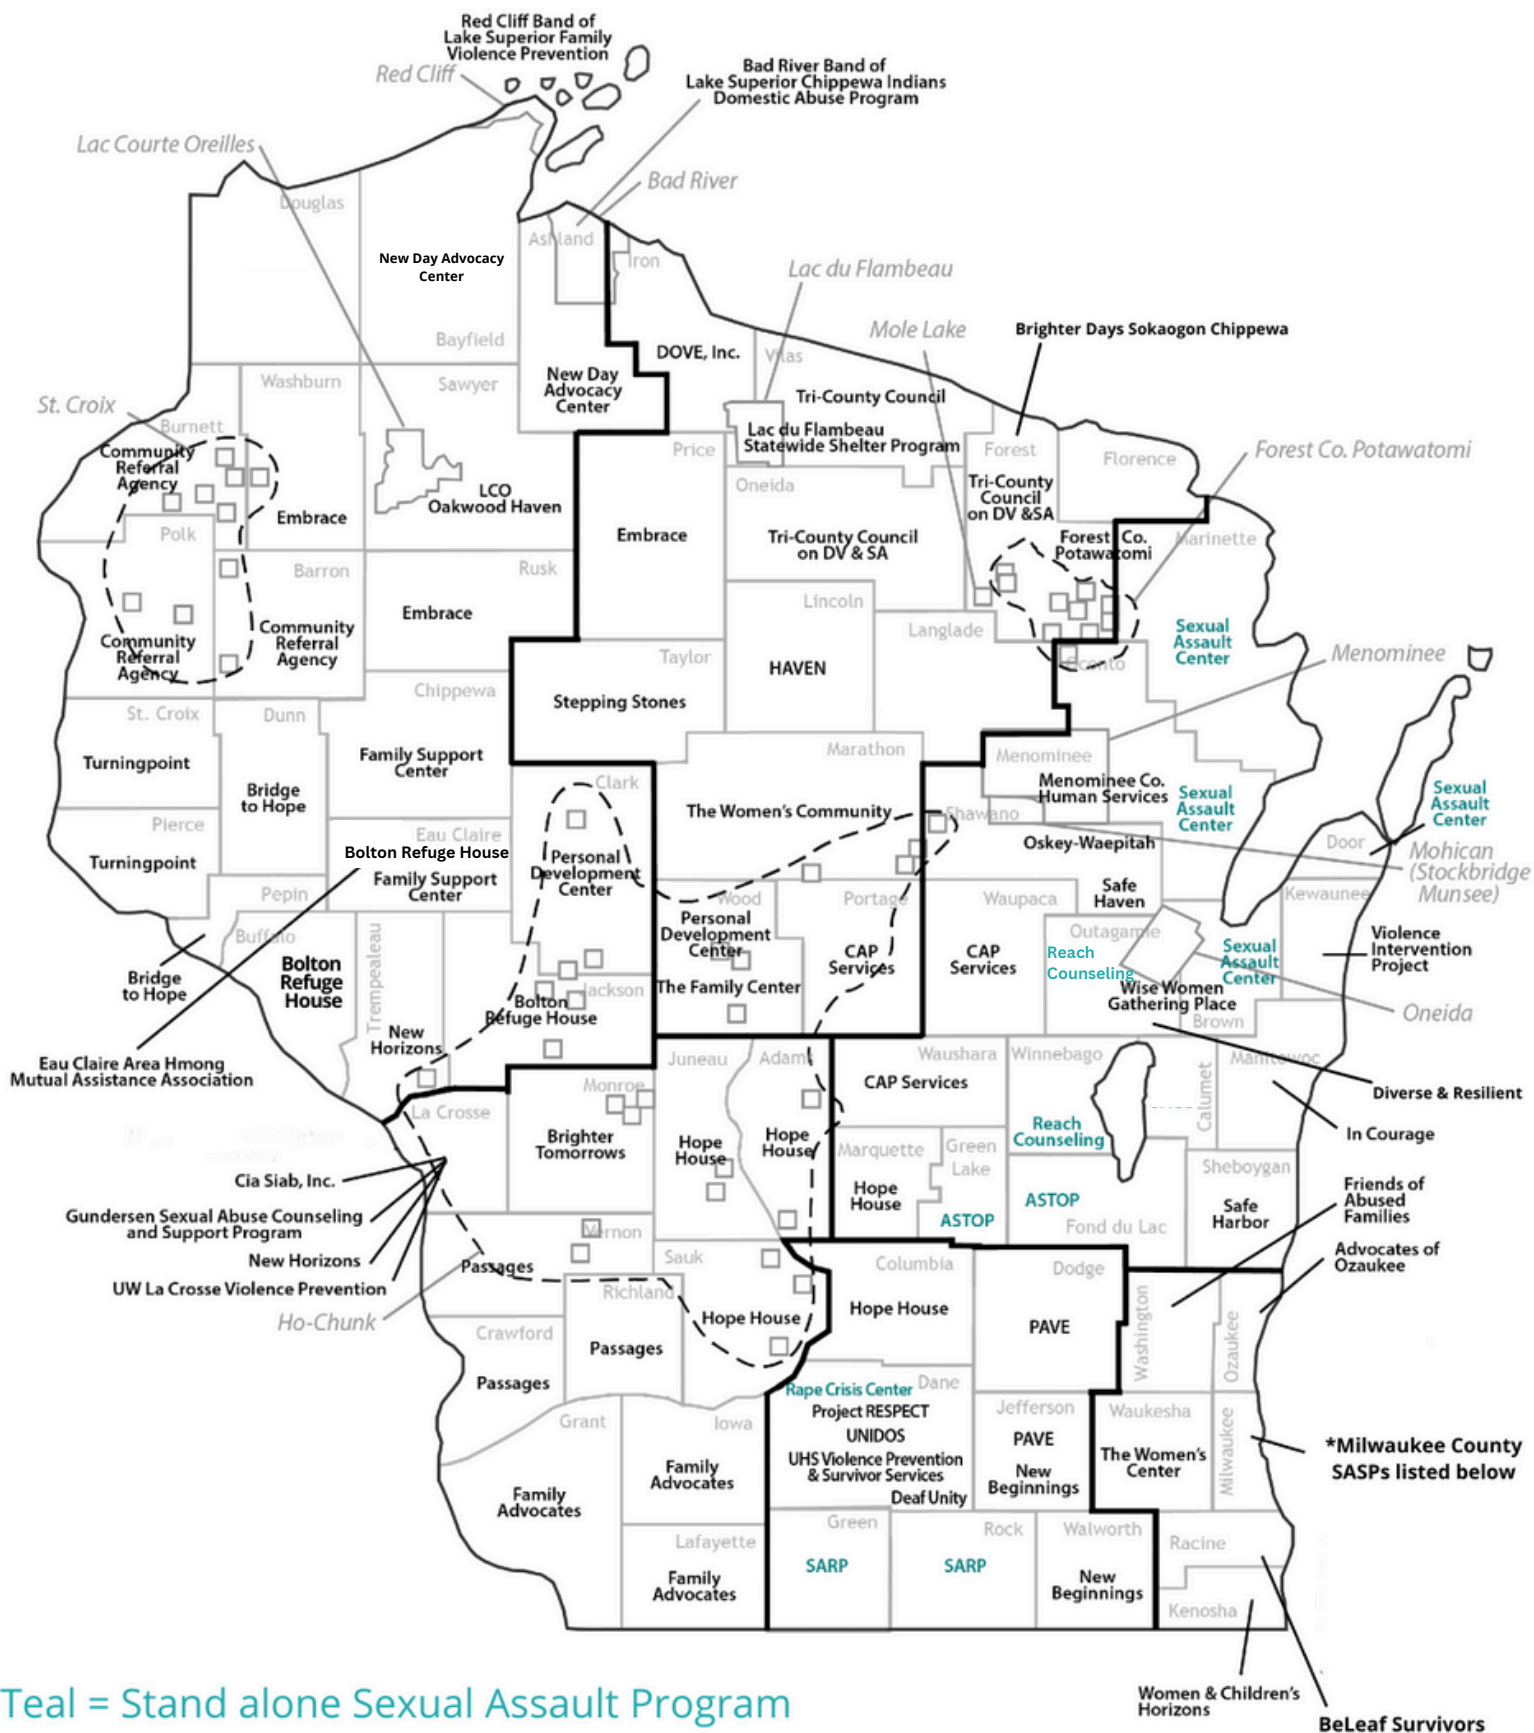

Sexual Assault Service Providers (SASPs) in Wisconsin 2023

- *Milwaukee County SASPs**
- Aurora Healing & Advocacy Services Dept
 - The Benedict Center
 - CORE El Centro
 - Devine Women's Foundation, Inc
 - Diverse & Resilient
 - Gerard L Ignace Indian Health Center
 - Hmong American Friendship Association (HAFA)
 - Jewish Family Services
 - Mahogany Cares
 - Milwaukee Center for Children & Youth
 - Milwaukee LGBT Community Center
 - Pathfinders
 - Sexual Assault Services
 - Team Teal 365
 - UAMOS Latina Resource Center